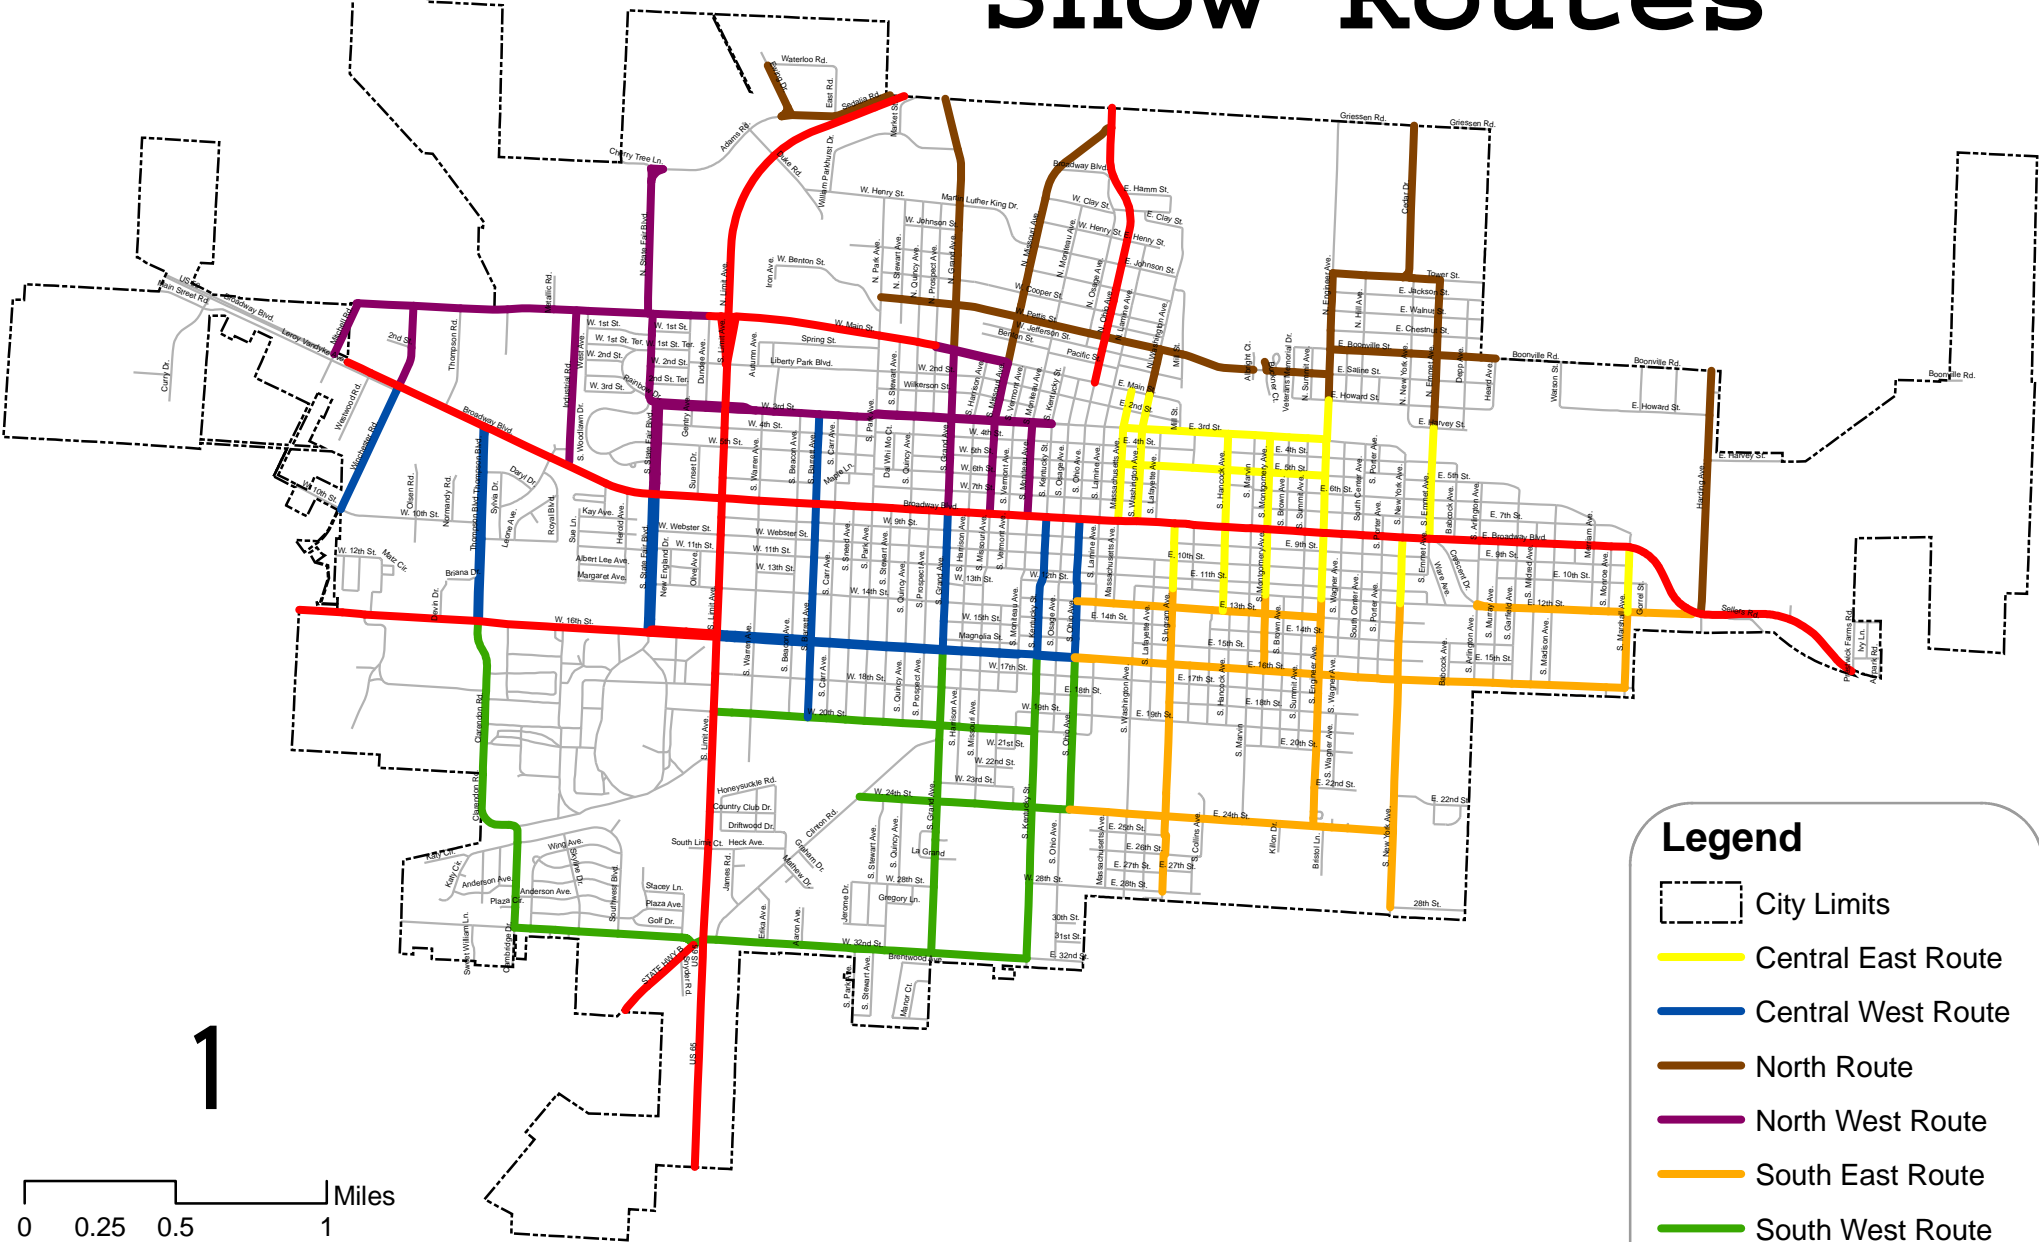

Sedalia Emergency Snow Routes

Legend

-  City Limits
-  Central East Route
-  Central West Route
-  North Route
-  North West Route
-  South East Route
-  South West Route
-  MoDOT Routes