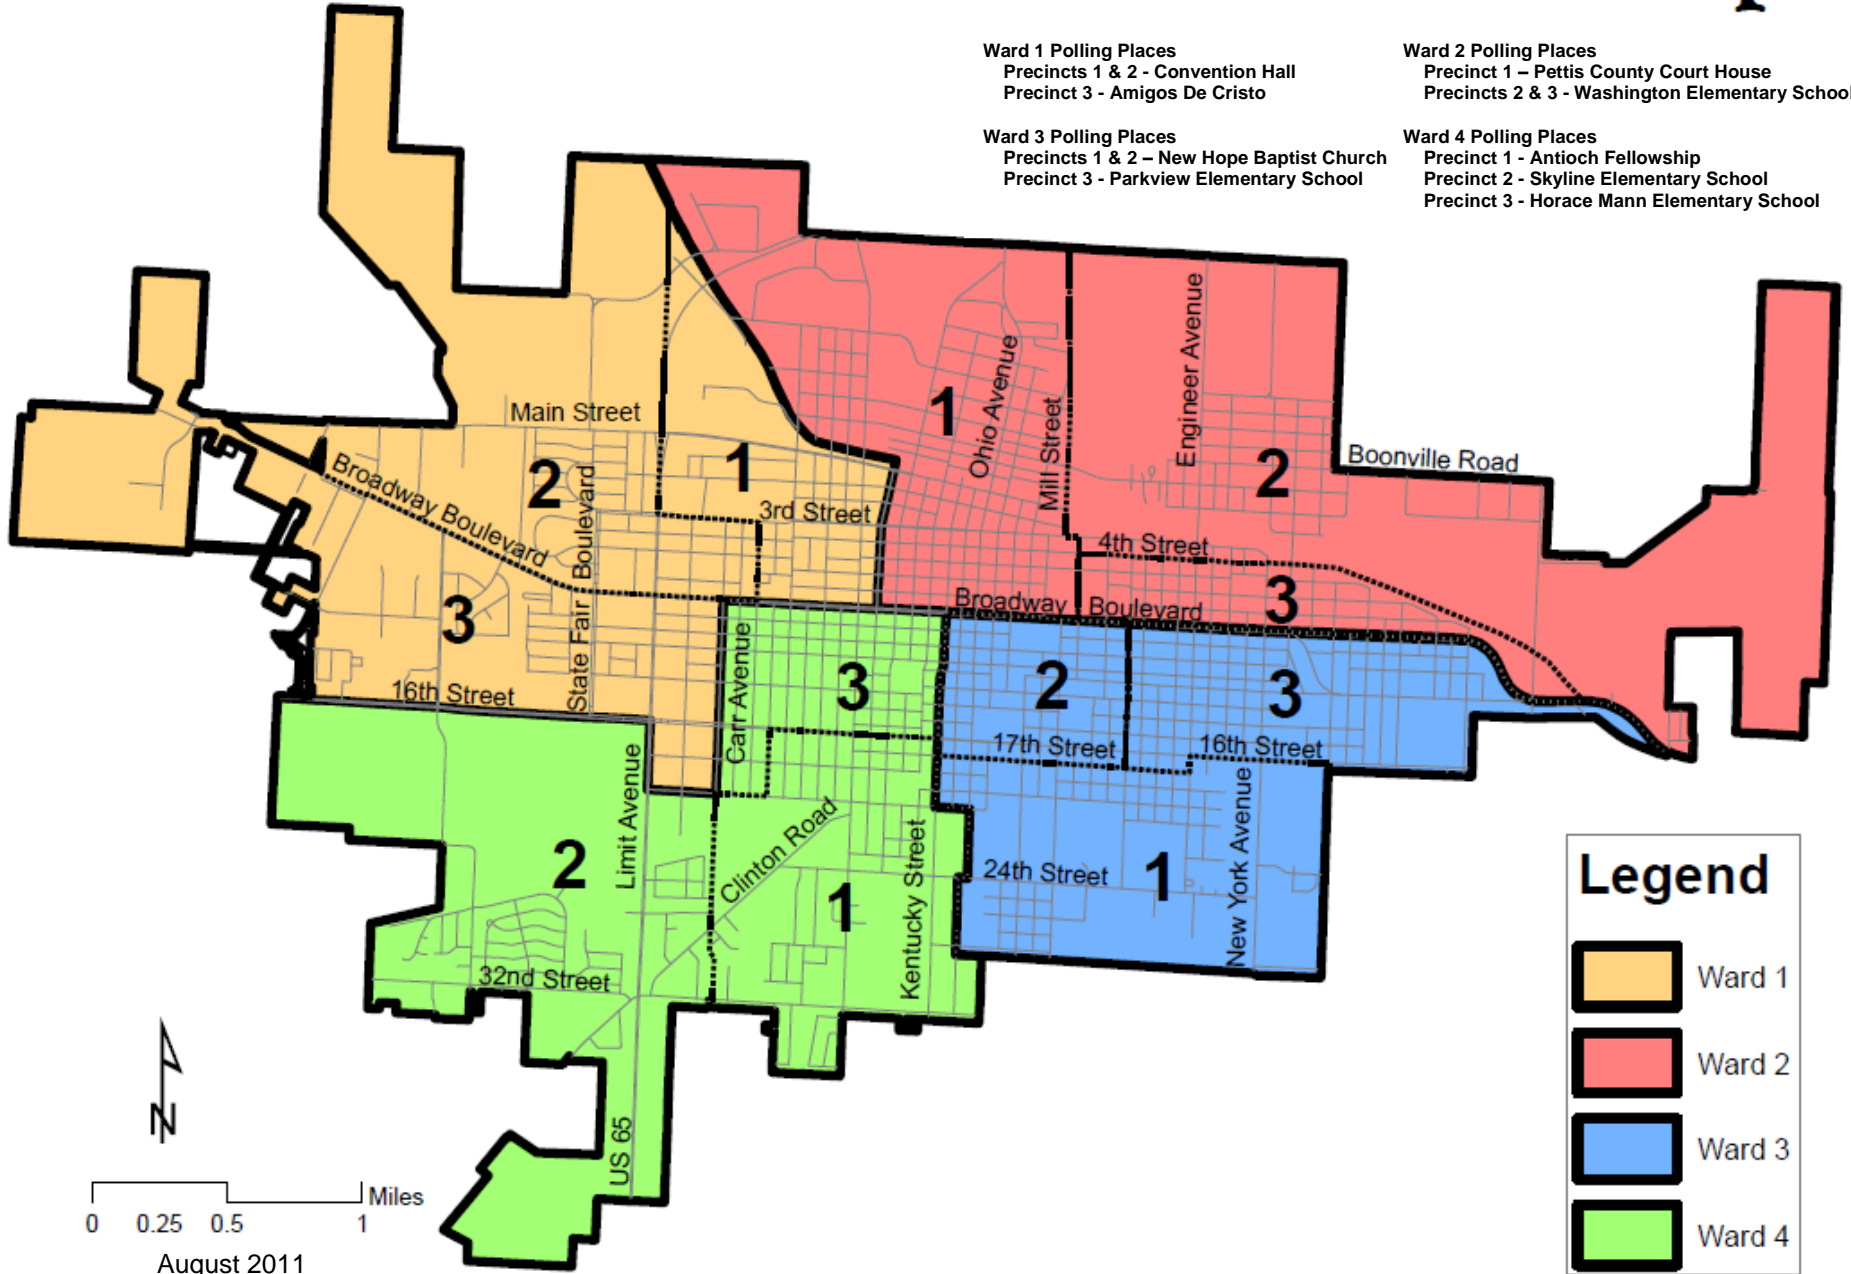

Sedalia Ward and Precinct Map

Ward 1 Polling Places
 Precincts 1 & 2 - Convention Hall
 Precinct 3 - Amigos De Cristo

Ward 2 Polling Places
 Precinct 1 - Pettis County Court House
 Precincts 2 & 3 - Washington Elementary School

Ward 3 Polling Places
 Precincts 1 & 2 - New Hope Baptist Church
 Precinct 3 - Parkview Elementary School

Ward 4 Polling Places
 Precinct 1 - Antioch Fellowship
 Precinct 2 - Skyline Elementary School
 Precinct 3 - Horace Mann Elementary School