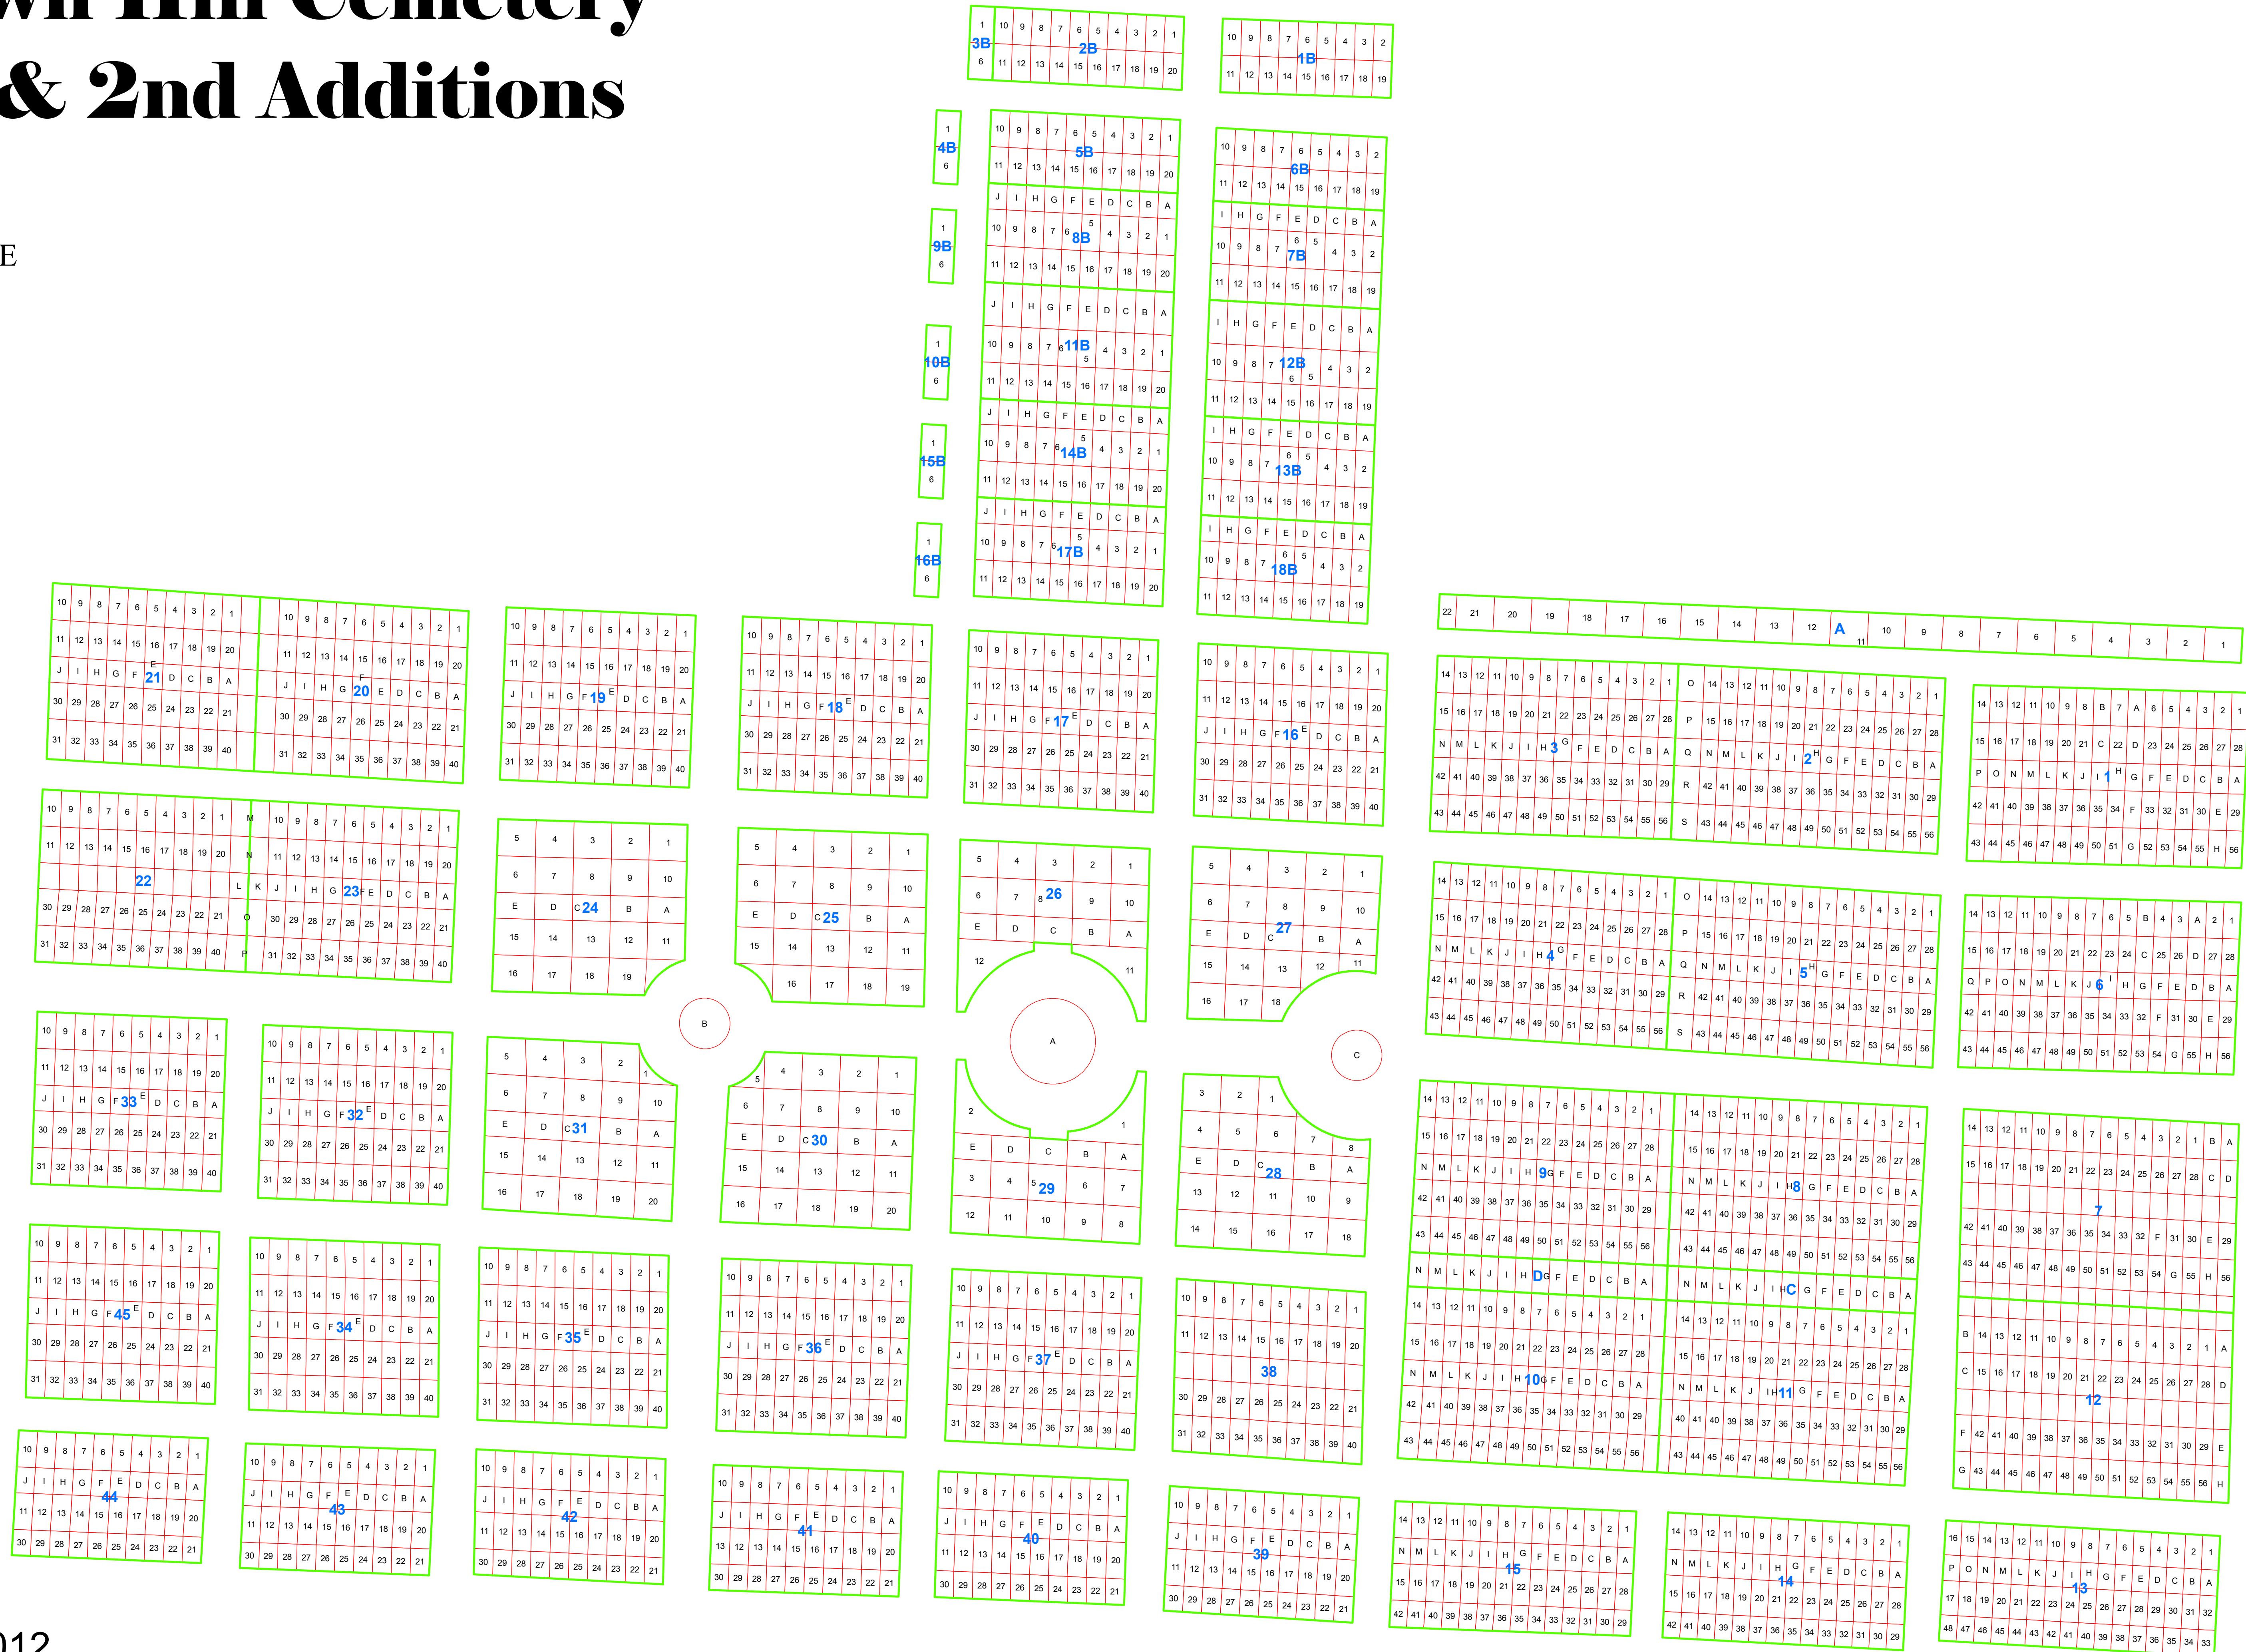

# Crown Hill Cemetery

## 1st & 2nd Additions

N. Engineer Ave.

E. Tower St. Tower St.

E. Jackson St. E. Jackson St.